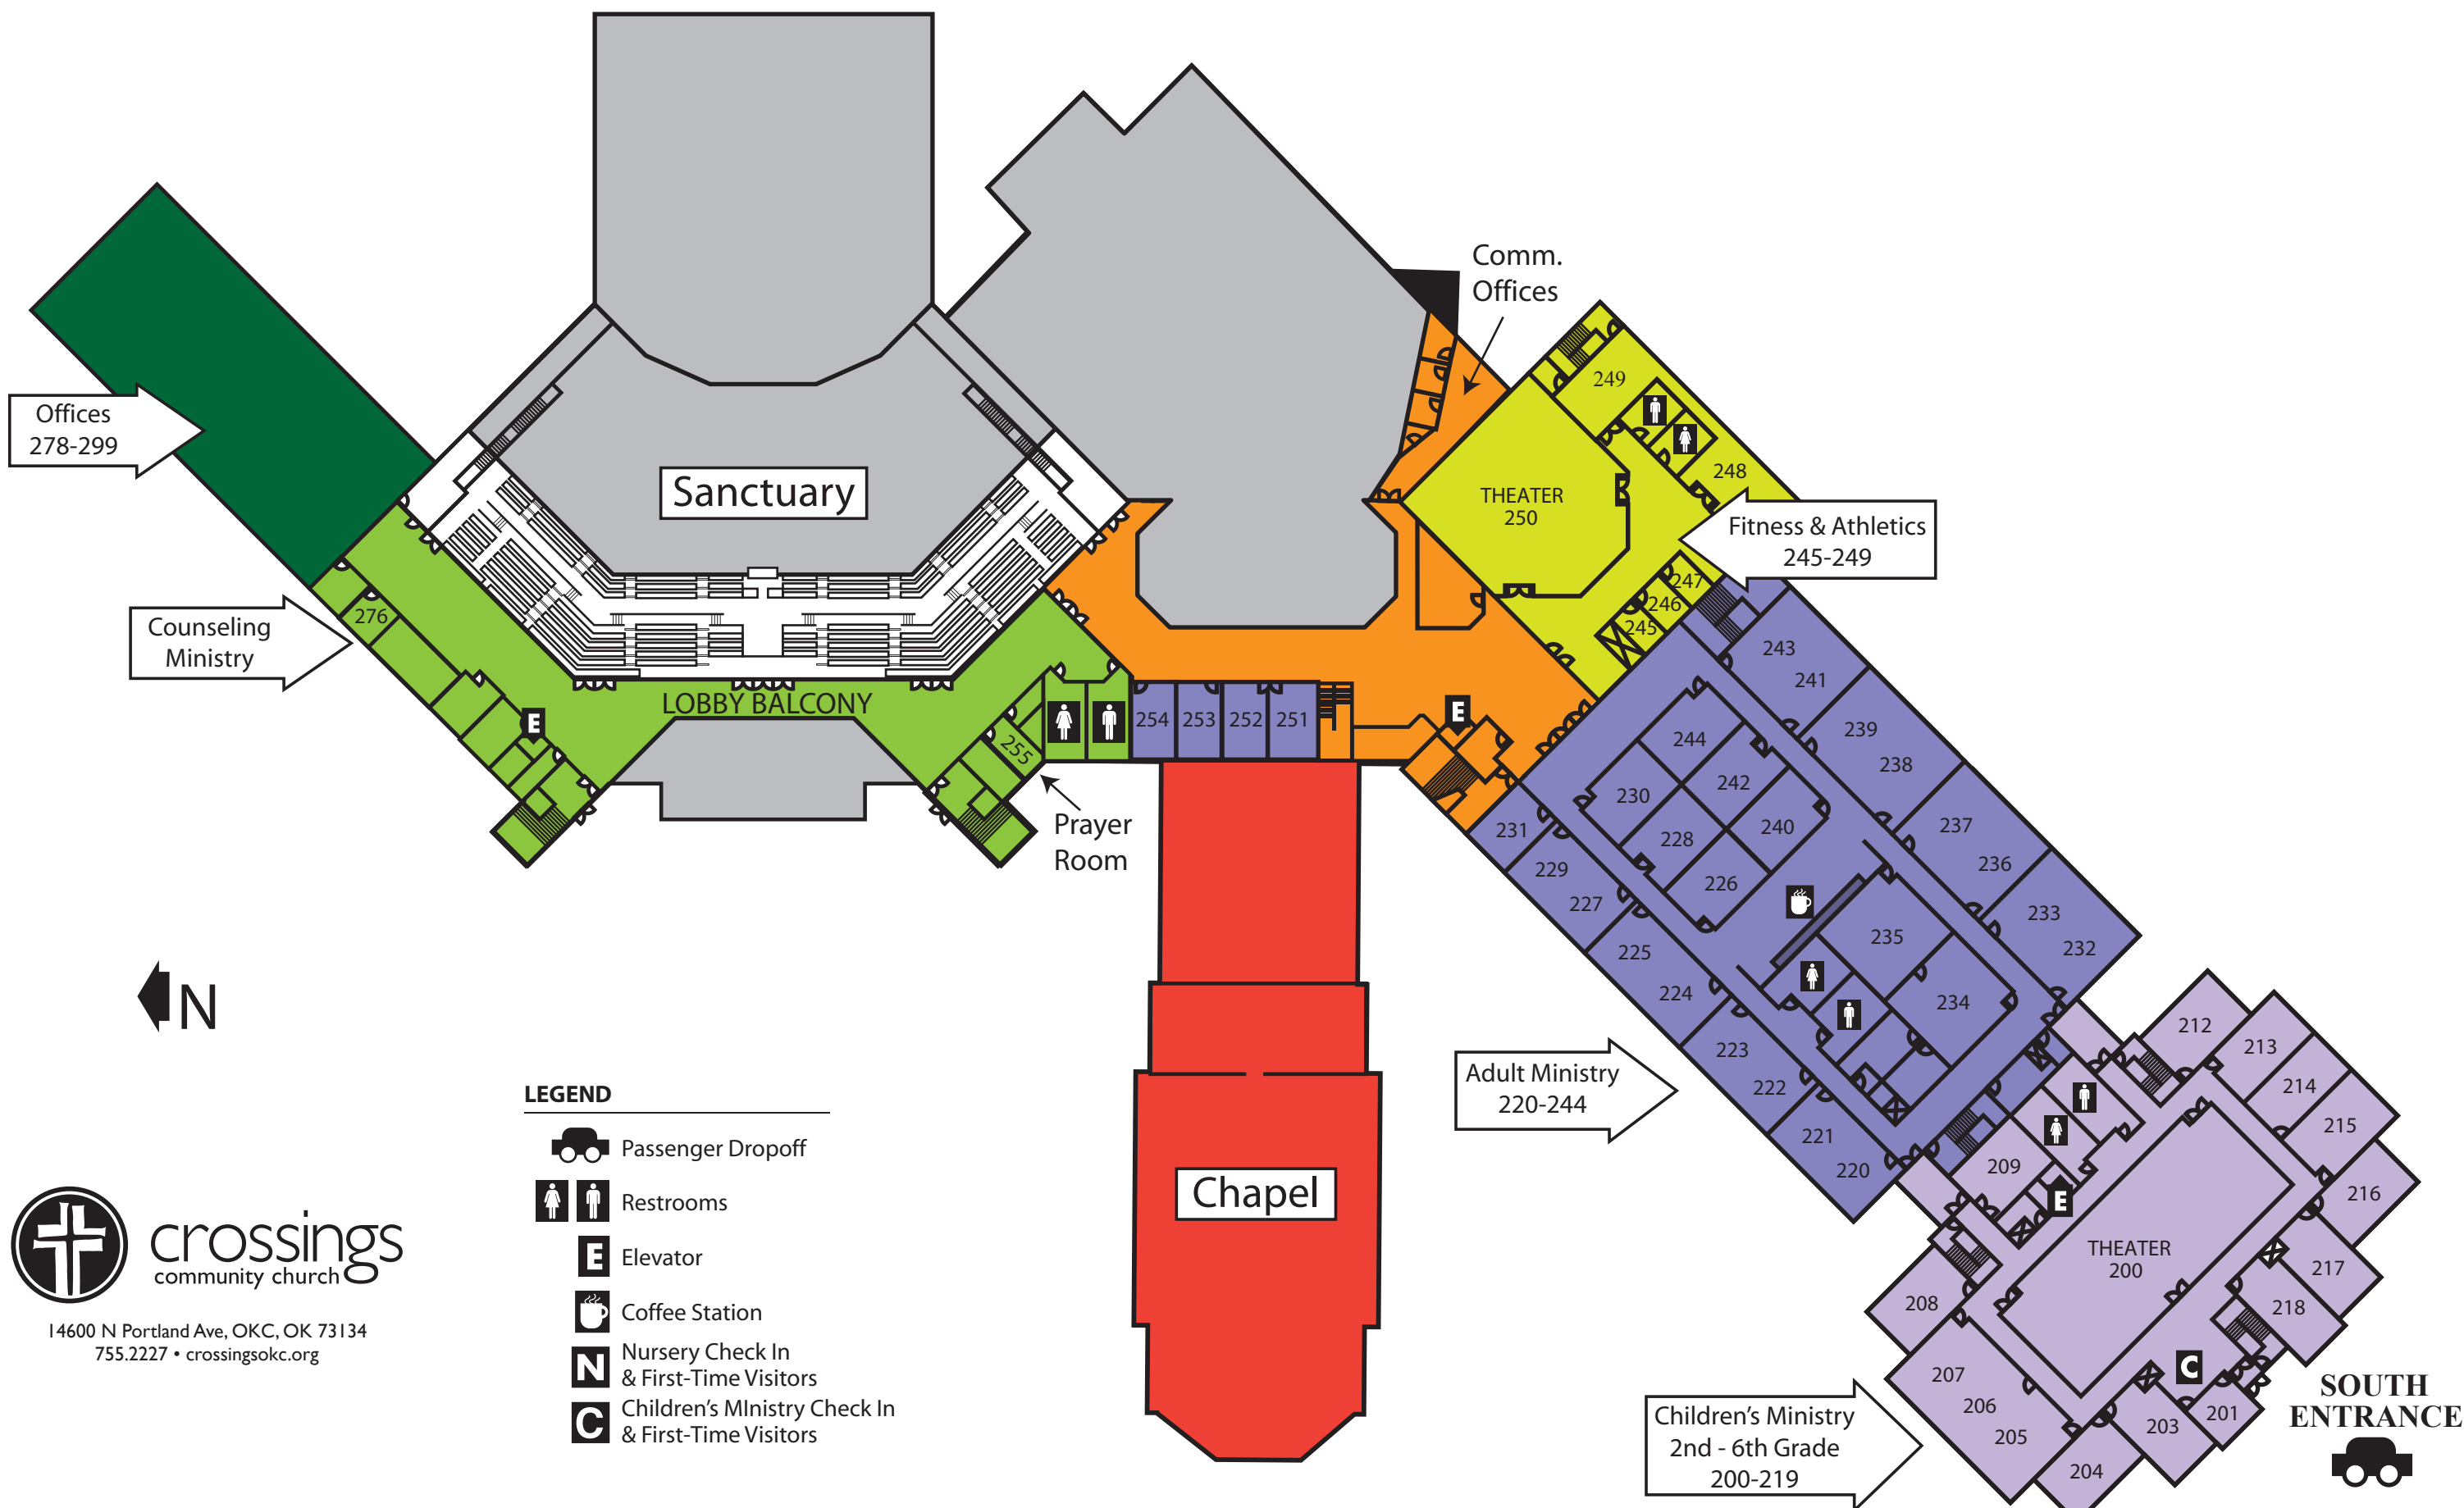

Second Floor

 **crossings**
community church

14600 N Portland Ave, OKC, OK 73134
755.2227 • crossingsokc.org